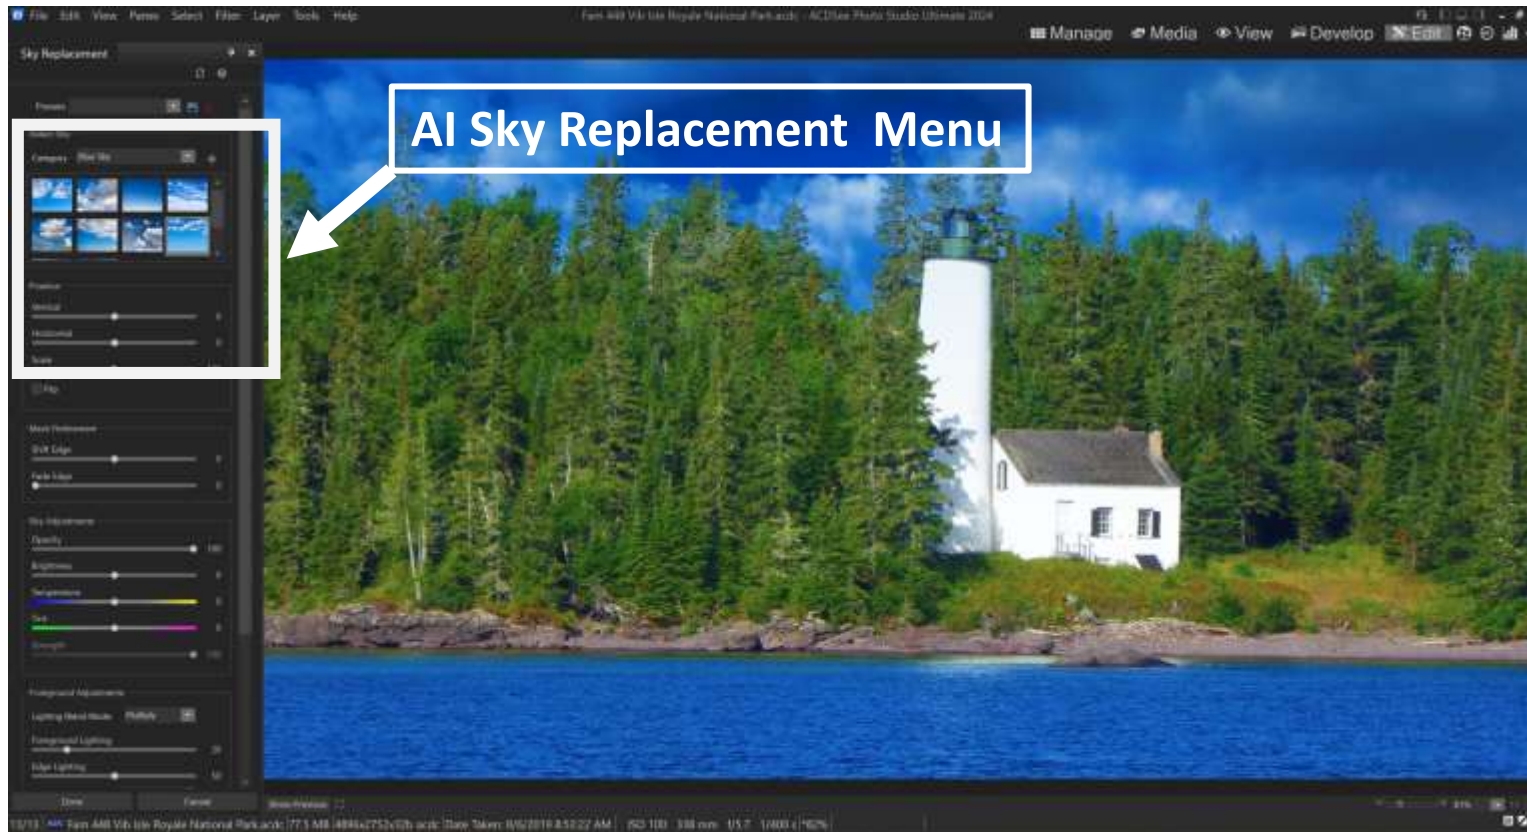

- AI selected foreground.
- Enhanced trees and water.

AI Photo Editing

- AI selected sky that is replaced in following slide.

AI Photo Editing

- AI Sky replacement menu provides several selection options.

AI Photo Editing

- Final photo with sky replaced and foreground enhanced.

AI Photo Editing

AI detects faces that can then be edited as shown on next slide.

AI Photo Editing

Face wrinkles are smoothed by face edit.