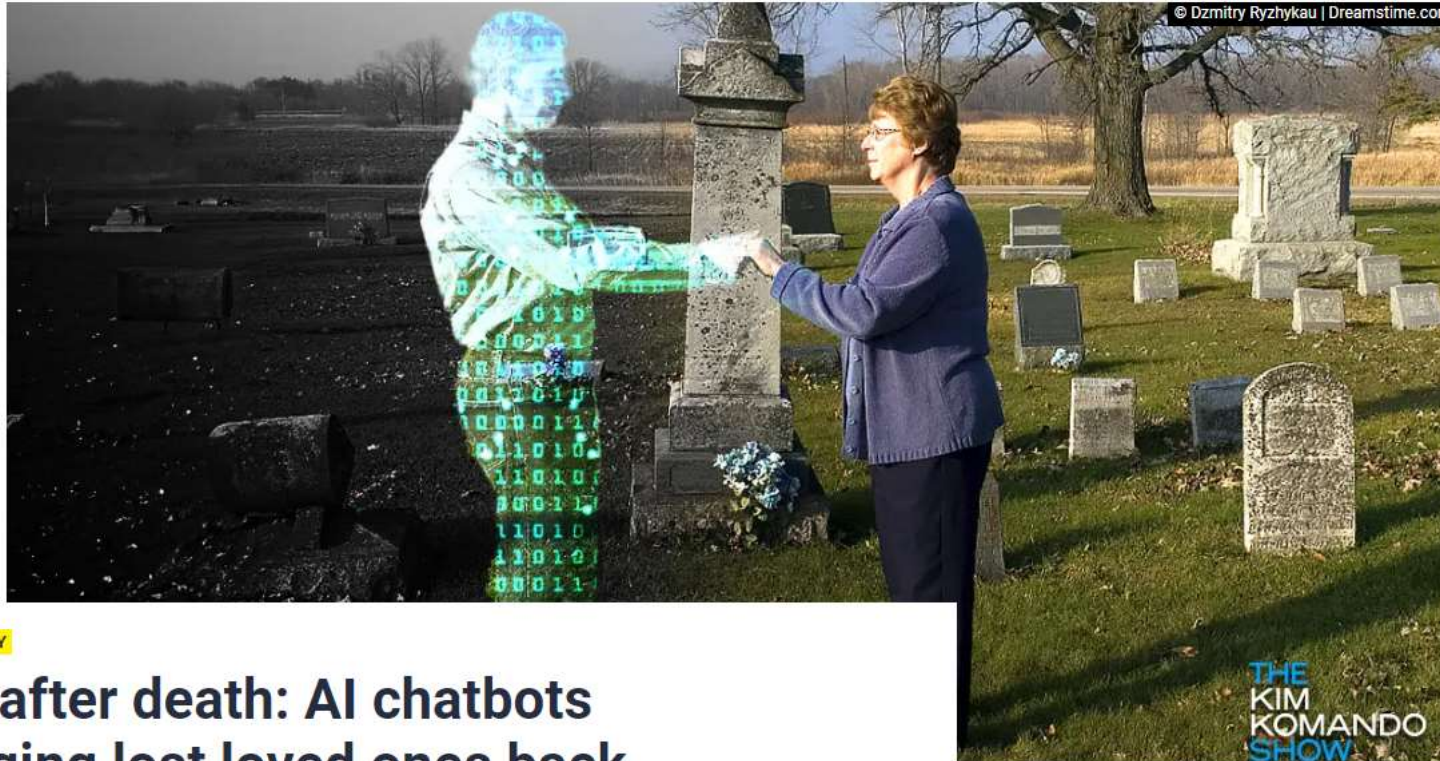

Search ...

TECHNOLOGY

Life after death: AI chatbots bringing lost loved ones back

Here is a novel usage of AI

Founded in 2017 (ancient history in tech time), StoryFile offers a couple of different options to immortalize loved ones while they're still Earthside.

At the basic level, a laptop and webcam capture their image and likeness in an interview-style fashion — by an actual historian for an extra fee.

StoryFile's AI uses the material to create a digital persona.